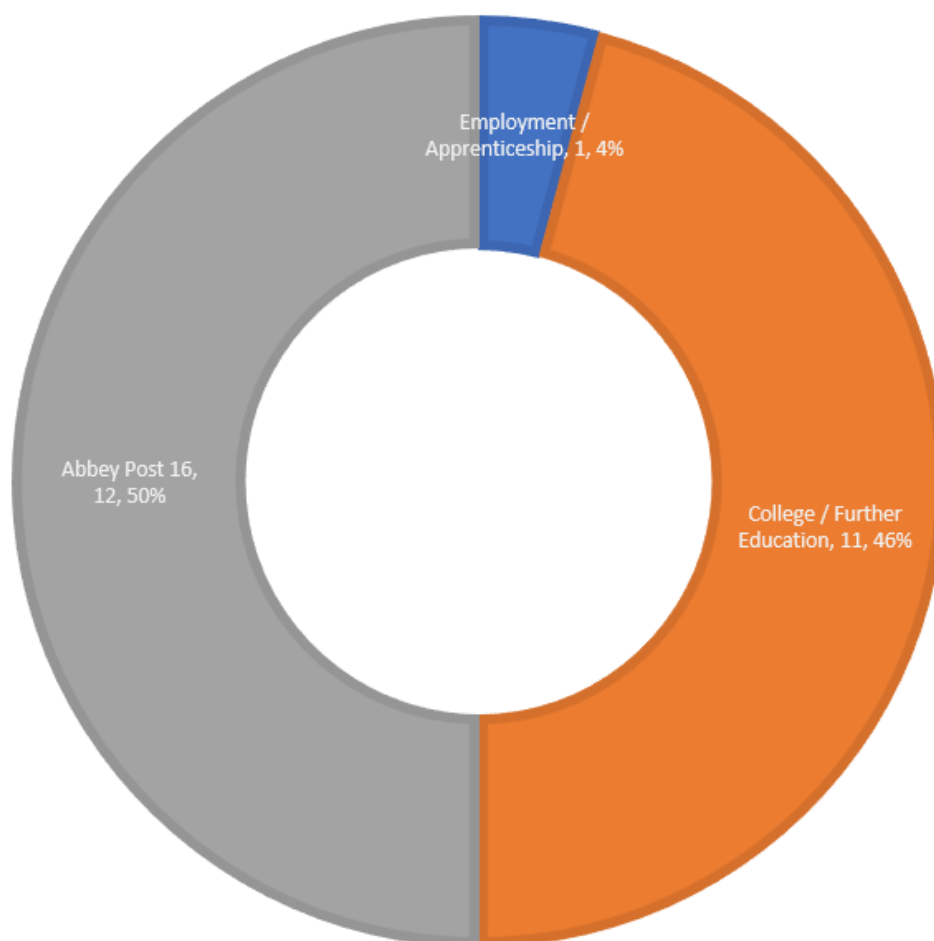

Moving Forward 2023- 24

Please find below the Moving Forward Report for Year 11 Abbey Leavers moving in to Post 16 destinations. This report identifies the destinations for cohort of 24 Year 11 students who had an official leaving date from Abbey School of July 2024. Student destinations were followed up in line with GDPR and recorded September 2024.

This report highlights:

0% students leaving Year 11 in July 2024 are reported as not in education, employment or training. (NEET).

100% of students leaving Year 11 in July 2024 are reported as having moved into further education, training or employment.

Activity Survey 2024 – Destinations.

Moving Forward 2023- 24

Please find below the Moving Forward Report for Abbey Key Stage 5 Post 16 students moving on to further destinations. This report identifies the destinations for cohort of 21 Key Stage 5 students who had an official leaving date from Abbey School of July 2024. Student destinations were followed up in line with GDPR and recorded September 2024.

This report highlights:

0% students leaving Key Stage 5 in July 2024 are reported as not in education, employment or training. (NEET).

100% of students leaving Key Stage 5 in July 2024 are reported as having moved into further education, training or employment.